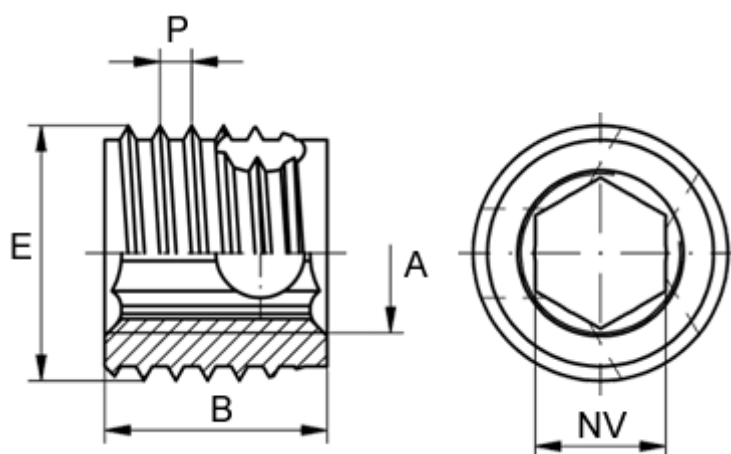

Article number: 12307200100800  
Description: KLEE-coil 307 200 100.800  
M10 Brass with hexagon

## Measures

Female thread A	= M10
Length B	= 10
Male thread E	= 14
Min hole depth blind hole	= 16
Min material thickness	= 10
sw	= -
Thread pitch P	= 1.5
Type	= 307 200 100 ...